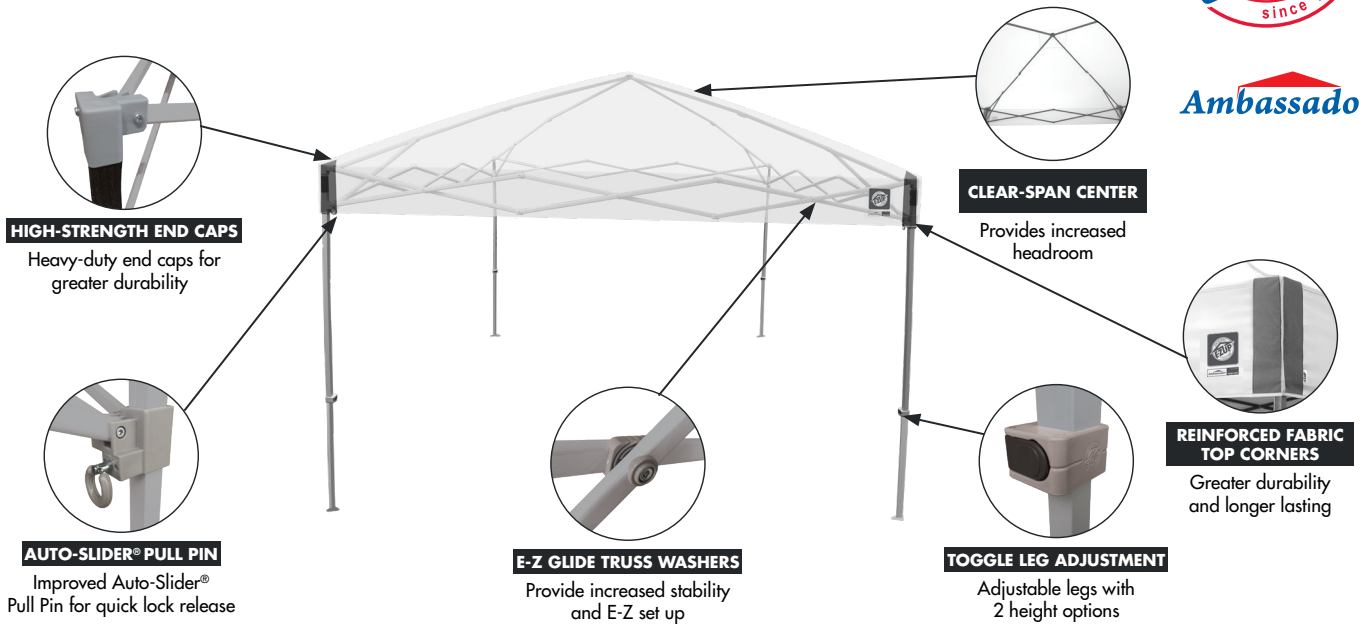

E-Z UP® AMBASSADOR™

NEW

Ambassador

AMBASSADOR™ RECREATIONAL SHELTER

Style and portability meet with the new Ambassador™ recreational shelter. Along with a modern design, this 10' x 10' shelter is built with the newest in technology and materials. The shelter has a clear-span center for increased headroom, high-strength end caps, improved Auto-Slider® Pull Pin quick lock release, two height options, and reinforced fabric corners. The shelter comes with an upgraded roller bag and spike kit.

With the new Ambassador™ shelter, stand out from the crowd in style.

RECOMMENDED USES

- Fun in the Sun
- Backyard BBQs
- Beach
- Family Events
- Sports Events
- Tailgating
- Car Shows
- Fairs

SETS UP IN SECONDS™

2 DYNAMIC COLOR COMBINATIONS

WHITE SLATE TOP* (Gray Frame)

*Ambassador™ shelter shown with silver UV undercoating.

GRAY TOP (Black Frame)

E-Z UP® AMBASSADOR™

Ambassador

AMBASSADOR™	
SIZE (AT BASE)	10' x 10' (3 m x 3 m)
SHADED AREA	100 sq ft (9 sq. m)
FRAME	Powder-Coated Steel
TOP FABRIC	Recreational-Grade Fabric
PRODUCT INCLUDES	Fabric Top, Folding Frame, Roller Bag and Spike Kit
ITEM WEIGHT	35 lbs. (15.9 kg)
BOX DIMENSIONS	51" L x 8.25" W x 7.5" H (129 cm x 21 cm x 19 cm)
SHIPPING WEIGHT	39 lbs. (17.7 kg)
MAXIMUM PEAK HEIGHT	114" (2.9 m)
MAXIMUM HEADROOM	113" (2.87 m)
MAXIMUM VALANCE CLEARANCE HEIGHT	78" (1.98 m)
CUSTOM PRINTING	N/A
WARRANTY	1 Year

UPGRADED TRAX™ ROLLER BAG

INSTANT SHELTER® ACCESSORIES

Weight Bag

Heavy-Duty Stake Kit

Event Light

International E-Z UP, Inc.
Ringveste 7
3992 DD Houten
The Netherlands

TEL • +31(0) 30 635 41 00
FAX • +31(0) 30 634 17 67
euinfo@ezup.com