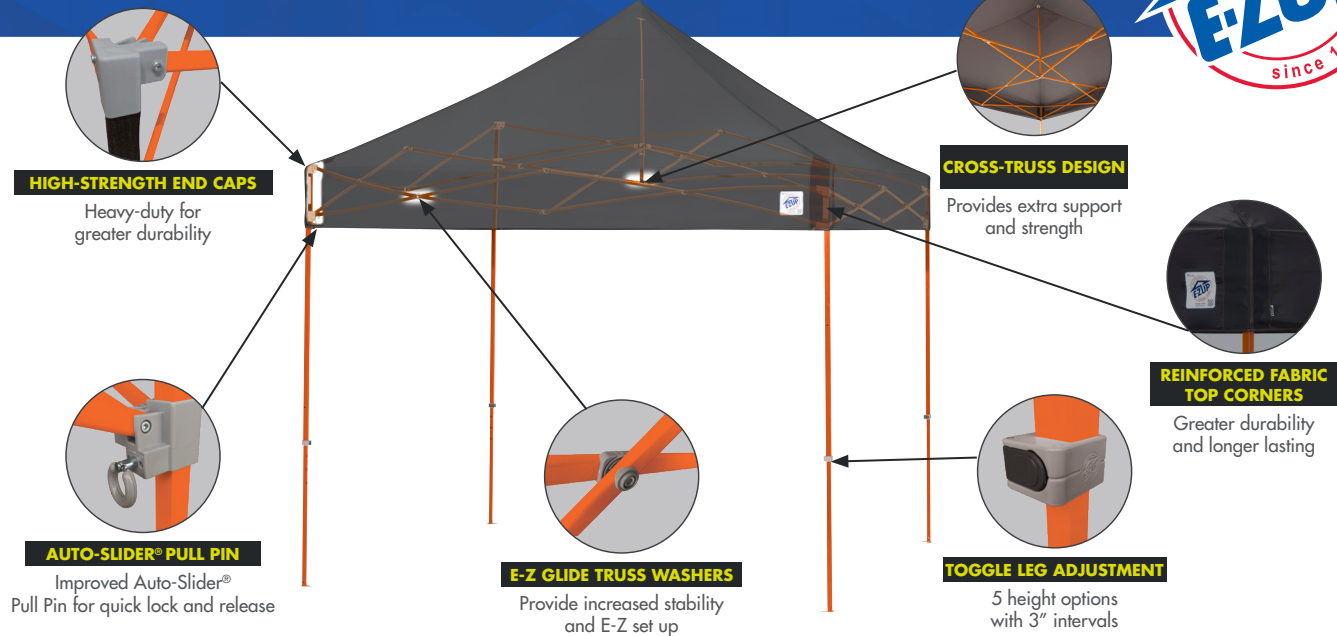

VANTAGE™

SHADING YOUR SPACE HAS NEVER BEEN THIS COOL

Compete, sell, promote or relax your way in cool style with the new Vantage™ shelter. Available in 8 NEW vibrant color combinations to separate you from the crowd in any application. With a cross-truss reinforcing inside and upgraded components throughout, the shelter's durability allows you to focus on the task at hand... or on nothing at all. The all-new upgraded roller bag ensures transporting the Vantage™ shelter is E-Z, stable and secure. E-Z UP® quality, innovation and style has you covered.

Punch

8 DYNAMIC COLOR COMBINATIONS

SET UP IS AS E-Z AS 1, 2, 3...

E-Z UP® VANTAGE™

SPECIFICATIONS

SIZE (AT BASE)	10' x 10' (3 m x 3 m)
SHADED AREA	100 sq ft (9.3 sq m)
FRAME	Powder-Coated Steel
TOP FABRIC	Recreational-Grade Fabric
PRODUCT INCLUDES	Fabric Top, Folding Frame, Roller Bag and Spike Kit
ITEM WEIGHT	50 lbs. (22.7 kg)
BOX DIMENSIONS	63.5" L x 10.75" W x 8.13" H (1.6 m x 27 cm x 21 cm)
SHIPPING WEIGHT	60 lbs. (27.2 kg)
MAXIMUM PEAK HEIGHT	11' 5" (2.8 m)
MAXIMUM HEADROOM	6' 10" (2 m)
MAXIMUM VALANCE CLEARANCE HEIGHT	6' 10" (2 m)
CUSTOM PRINTING	Available
WARRANTY	3 Years